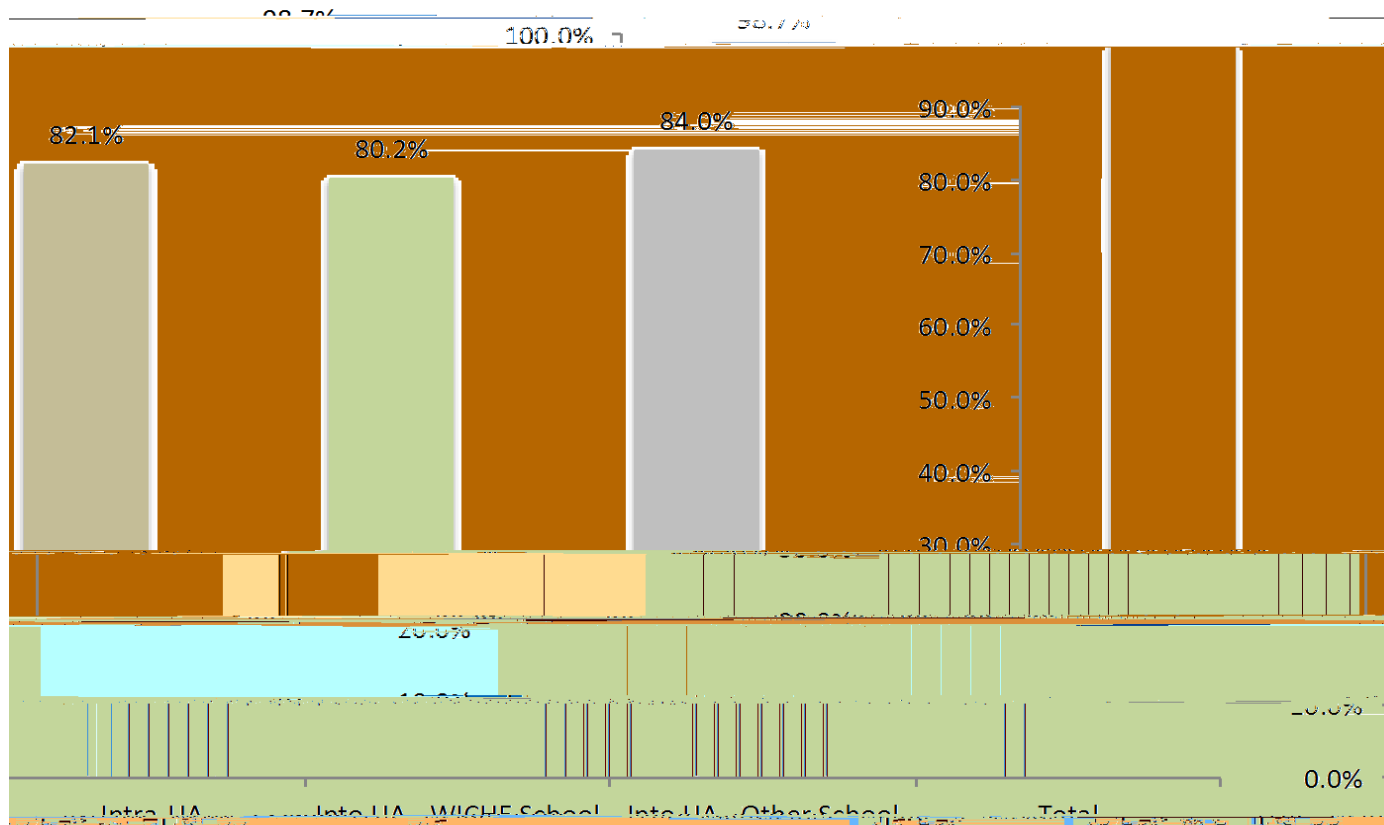

Number of Course Transfer Attempts

Average Course Transfer Acceptance Rate FY09 – FY13

Intra-UA Course Transfer Attempts with Course Grade of D or Above, FY13

Total Attempts	10,886	100.0%
----------------	--------	--------

Remaining Challenges

The following may be areas of student complaints about transfers:

- For successful intra-BA course transfers, to what degree requirement does each course apply?
 - General Education, Course Prerequisite, Major Requirement or Elective?
- How many students encounter “the petition”? Need to quantify