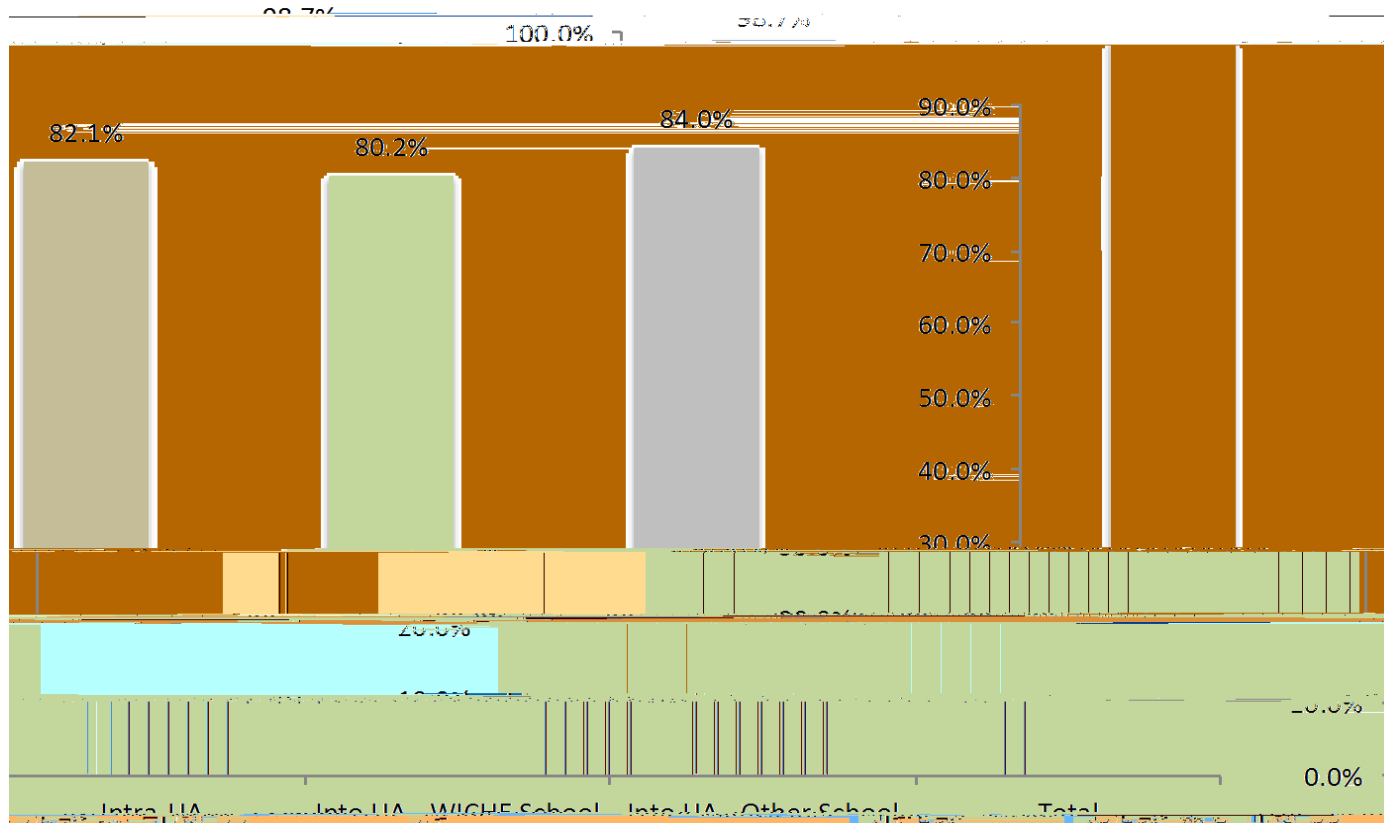

# Number of Course Transfer Attempts

# Intra-UA Course Transfer Attempts with Course Grade of D or Above, FY13

Total Attempts	10,886	100.0%
----------------	--------	--------